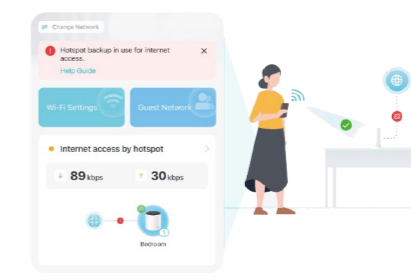

Network Optimization thoroughly scans the wireless environment, automatically selecting the best channel. This process optimizes connectivity, reduces interference, and enhances overall network performance and reliability.

Advanced DPI Quality of Service (QoS)

DPI QoS employs sophisticated Deep Packet Inspection technology to discern scene-specific or application-oriented traffic information during network utilization, subsequently optimizing it tailored to diverse scenarios.

Internet Speed Test

Use Internet Speed Test to check your home network's incoming bandwidth. Gain a deep understanding of your network's performance.

Connection Preference

Users have the capability to customize the connections of individual nodes, exercising their autonomy to modify the topological structure according to their unique needs and preferences.

Internet Backup

When the operator's network encounters issues like dropped connections or cable problems, causing signal loss, Deco's backup enables connection to your mobile phone or SIM card, ensuring uninterrupted internet at home.