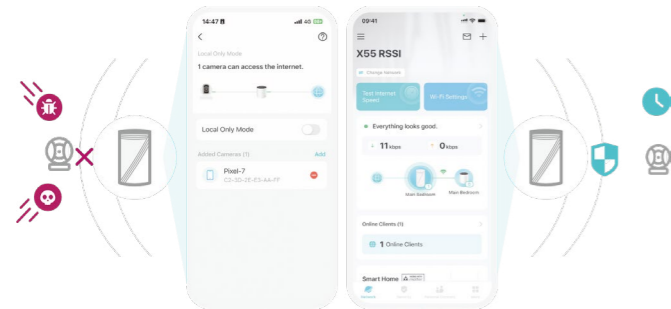

Enhanced Security

Enhanced Network Protection

The Deco app offers exceptional network protection. You can stay informed of any new connections in real time.

Wi-Fi Access Control

Enjoy precise control over who and what devices can connect to your network.

Block List Mode: Add a client to the block list, either by directly selecting it or entering the MAC address of the device you want to block.

Allow List Mode: Create a list of approved devices that are allowed to connect to your Wi-Fi.

Camera Security

Control the connection of your cameras to the Deco network, equipped with Home Mode and Local Only Mode to maximize your network security.

Device Isolation

Isolate some vulnerable clients (such as IoT devices) from the local network to protect the security of important clients (such as mobile phones and computers). All devices can use the network normally at the same time.