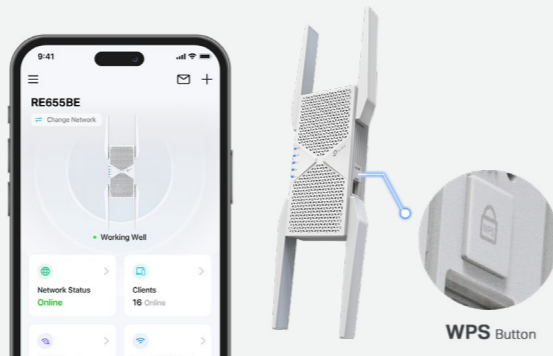

Recommended Models

Wi-Fi 7 Range Extenders

WHICH IS THE RIGHT TP-Link RANGE EXTENDER FOR YOU ?

Product Type	Wi-Fi 7						Wi-Fi 6E	Wi-Fi 6				
Product Image												
Model	RE800BE	RE655BE	RE405BE	RE235BE	RE225BE	RE220BE	RE815XE	RE900XD	RE815X	RE765X	RE715X	RE705X
Wi-Fi Class	BE19000 Tri-Band	US Version: BE11000 Tri-Band EU Version: BE9300 Tri-Band	BE6500 Dual-Band	BE3600 Dual-Band			AXE5400 Tri-Band	AX6000 Dual-Band	AX5400 Tri-Band	AX3000 Dual-Band (with AC Pass-through)	AX3000 Dual-Band	AX3000 Dual-Band
6 GHz Wi-Fi (Mbps)	11528	5764					2402					
5 GHz Wi-Fi (Mbps)	5764	4324 (US Version) 2882 (EU Version)	5764	2882	2882	2882	2402	4804	2402 + 2402	2402	2402	2402
2.4 GHz Wi-Fi (Mbps)	1376	688	688	688	688	688	574	1148	574	574	574	574
Ethernet Ports	1x 10 Gbps 2x 1 Gbps	1x 2.5 Gbps	1x 2.5 Gbps	1x 2.5 Gbps	1x 1 Gbps	1x 1 Gbps	1x 1 Gbps	1x 2.5 Gbps 2x 1 Gbps	1x 1 Gbps	1x 1 Gbps	1x 1 Gbps	1x 1 Gbps
Antennas	8x Internal	4x External	4x External	2x External	2x External	2x Internal	4x External	4x Internal	4x External	2x External	2x External	2x External
Smart Signal Indicator Light	•	•	•	•	•	•	•	•	•	•	•	•
WPS Button	•	•	•	•	•	•	•	•	•	•	•	•
MU-MIMO with Beamforming	•	•	•	•	•	•	•	•	•	•	•	•
HE160	•	•	•	•	•	•	•	•	•	•	•	•
HE240		•										
EHT320	•	•										
4K-QAM	•	•	•	•	•	•						
MLO (Multi-Link Operation)	•	•	•	•	•	•						
EasyMesh-Compatible*	•	•	•	•	•	•		•		•	•	•
APS (Adaptive Path Selection)	•	•	•	•	•	•	•	•	•	•	•	•
WPA3	•	•	•	•	•	•	•	•	•	•	•	•
Tether App	•	•	•	•	•	•	•	•	•	•	•	•
AP Mode	•	•	•	•	•	•	•	•	•	•	•	•
Access Control	•	•	•	•	•	•	•	•	•	•	•	•

*TP-Link EasyMesh-compatible products can network with other devices that use EasyMesh. Failed connections may be due to firmware conflicts of different vendors.