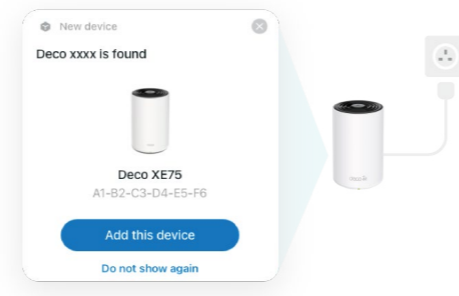

TP-Link Simple Setup (TSS)

Quickly configure your Deco across different packs, eliminating tedious manual configurations. Auto-detect new Deco devices upon power-on and seamlessly add them with just one click.