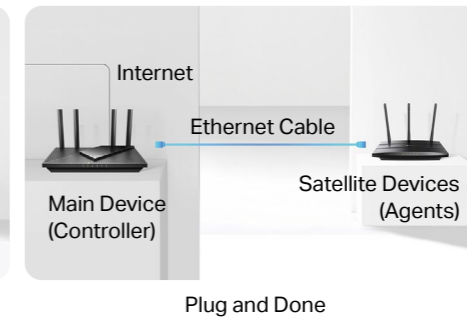

Easy Network Setup, Fast and Convenient