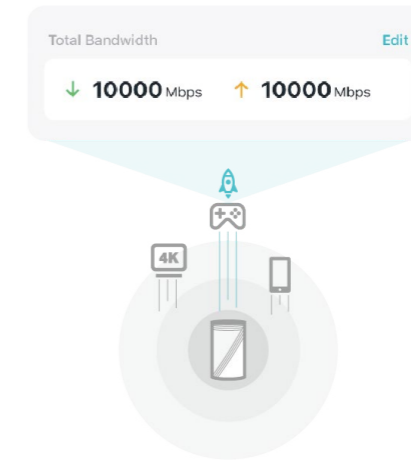

Advanced DPI Quality of Service (QoS)

DPI QoS employs sophisticated Deep Packet Inspection technology to discern scene-specific or application-oriented traffic information during network utilization, subsequently optimizing it tailored to diverse scenarios.