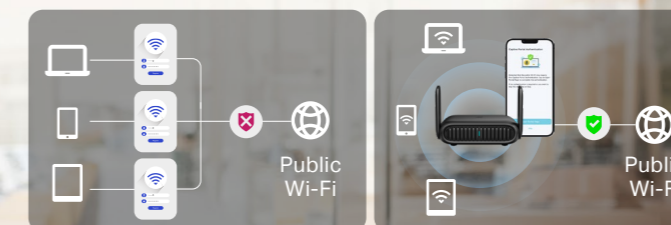

Wi-Fi That Goes Anywhere

All Modes: Access Point, Range Extender, Client, Router, 4G/5G USB Modem, USB Tethering, Hotspot.

VPN Client and Server Supported

Supporting L2TP VPN, PPTP VPN, OpenVPN, and WireGuard®, our portable travel routers maintain your network's privacy and security, whether you're working remotely abroad or using public Wi-Fi.

1-Step Captive Portal Authentication

In one simple step, effortlessly complete Captive Portal authentication to get your router online, freeing you from the hassle of authenticating each one of your devices.