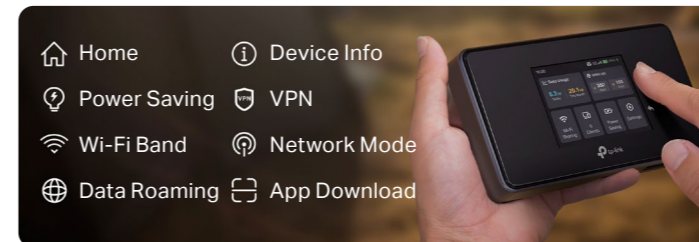

Real-Time Insights, Effortless Control

Track data, battery, signal, and connected devices on one screen – prevent overages instantly. [†]

[†]This feature is for screen-enabled models only.

Storing and Sharing Anywhere

Share trip photos and access large files offline with your mobile Wi-Fi as a portable drive—no bulky cloud needed. [‡]