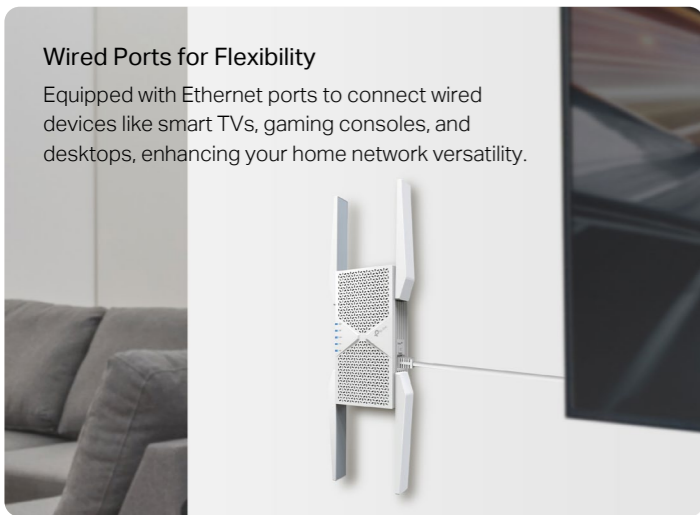

Expanded Coverage, Connect More Devices

Extend your network's reach to every corner of your home and support multiple devices seamlessly—perfect for busy households.

Build a Unified Network with EasyMesh

Create a seamless Wi-Fi experience with EasyMesh technology that lets all your devices roam smoothly without interruptions.

Wired Ports for Flexibility

Equipped with Ethernet ports to connect wired devices like smart TVs, gaming consoles, and desktops, enhancing your home network versatility.