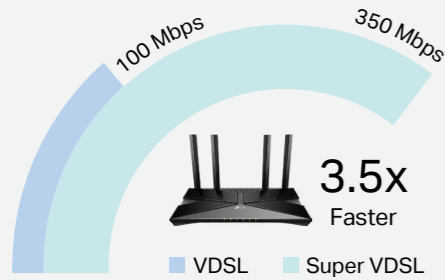

One Router Does It All
— Legacy Line,
Modern Speeds

Super VDSL: Fiber Speeds, Without the Fiber

Unlock 350 Mbps speeds over your current phone lines – 3.5X faster than legacy DSL, perfect for homes demanding heavy streaming and lag-free connectivity.

Keep Your Landline, Gain Voicemail Freedom

Connect analog phones to store, manage, and access voicemails digitally — no extra hardware or messy cables.*

Flex Your Network's Potential

Compatible with DSL, Ethernet, and 3G/4G USB modems, our routers seamlessly switch between fiber, cable, or cellular backups. Gigabit ports ensure full-speed access, and cellular backup via USB keeps you online — even if your primary connection fails.

Recommended Models

Telephony VDSL Modem Router

- AX1800 Dual-Band Wi-Fi 6
  1201 Mbps on 5 GHz
  574 Mbps on 2.4 GHz

- Super VDSL
  350 Mbps VDSL Access

- VoIP Calls Supported

- Full Gigabit Ports

- Easy-Mesh Compatible

VDSL Modem Router

- AC1200 Dual-Band Wi-Fi
  867 Mbps on 5 GHz
  300 Mbps on 2.4 GHz

- 100 Mbps VDSL Access

- 2x2 MU-MIMO

- Full Gigabit Ports

- Easy-Mesh Compatible

- 300 Mbps Wi-Fi Speed

- 100 Mbps VDSL Access

- USB 2.0
  For 3G/4G Backup Connection

WHICH IS THE RIGHT TP-Link DSL MODEM ROUTER FOR YOU ?