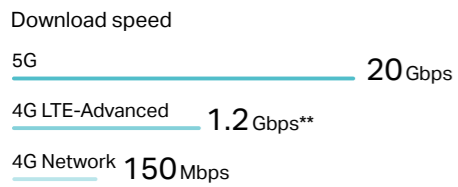

17x Faster than 4G, up to 20 Gbps*