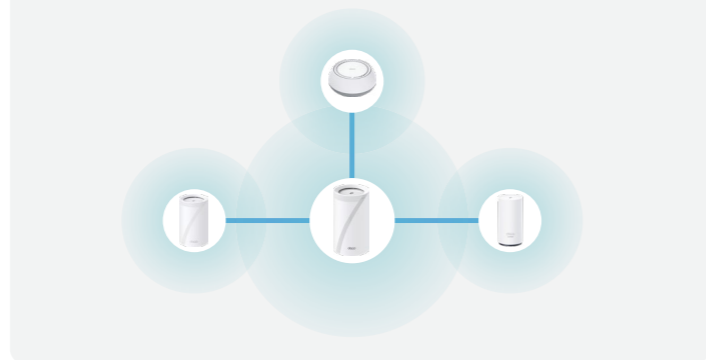

deco Mesh Provides an Easy and Uninterrupted Wi-Fi Experience

Unique Combined Backhaul

Almost Zero Network Switching Delay of AI Roaming

Ready-to-use Network After Power-on

Completely Free Customized Network Topology Settings

deco Mesh Solutions for All Home Scenarios

Indoor Networks

Flexible Internet Access

Multiple Installation Options

PoE - Simplified Network Deployment

Multi-Gig Wired Connections

Signal Through Walls and Floors