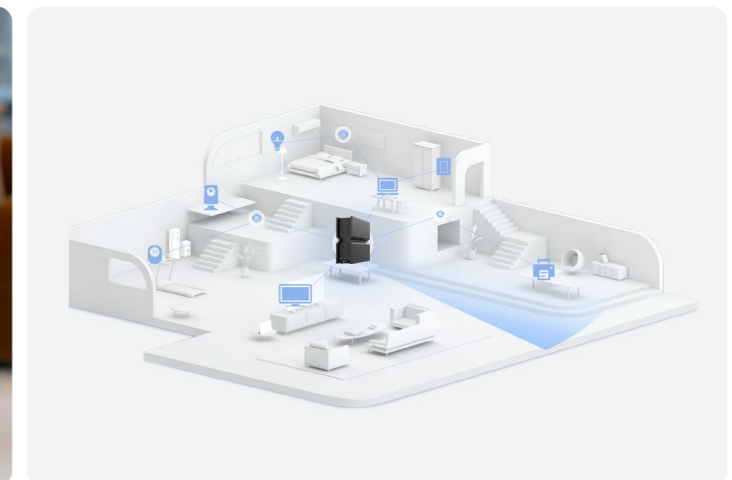

TP-Link Routers Bring Multi-Device Support

Discover Ideal Solution for Smart Home Users | Small Businesses

Multi-Device Concurrency with High-Performance CPU

TP-Link's latest routers feature Wi-Fi 7 CPUs, delivering exceptional performance and processing power. Designed for seamless multi-device concurrency, they support over 100 simultaneous connections, ensuring ultra-low latency, peak throughput, and optimal network efficiency for demanding applications.

Multi-Network in One Router

Isolated Networks for Office Needs

Create a dedicated SSID for video meetings or remote work to ensure a disturbance-free and secure connection, prioritizing productivity and focus.

Timed SSID for Guest Access

Set up a timed SSID for visitors, allowing them to connect temporarily. Once the time limit is reached, the SSID automatically shuts off, maintaining network security and convenience.

Smart & Secure IoT Clients Management

IoT Network Isolation

Multi-Network technology creates a segregated network environment for IoT devices, isolating them from your primary home network. This ensures enhanced security and management, safeguarding your family network from potential threats and attacks originating from connected IoT devices.

IoT Devices Identification

Advanced intelligent monitoring and detection systems analyze IoT device activity in real time. By identifying and blocking suspicious or abnormal behavior, this technology provides proactive threat prevention, ensuring your home network remains secure and protected from potential breaches.

Recommend Models

Archer BE805
BE19000 Tri-Band Wi-Fi 7 Router

Cutting-Edge Processing
Quad-Core CPU

Multi-Network in One Router¹
Supports Multi-Networks for better control