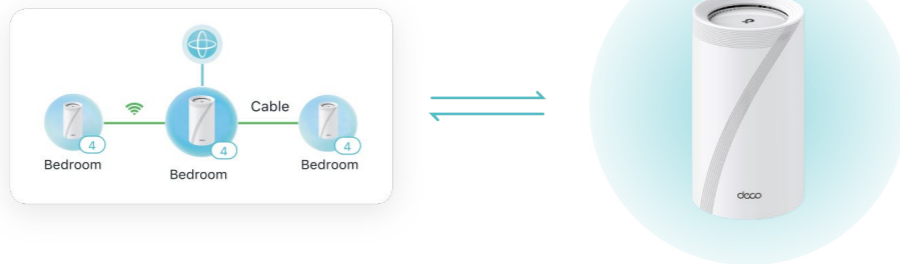

Friendly, Professional, Security
Powerful software for you home network, all in Deco App

Master Your Deco Network

With Deco, users can easily monitor network status, client device states, and various Wi-Fi settings.

- Network Status Verification
- Client Validation
- Client Configuration
  Adjust the speed and network frequency settings for connected Deco clients.
- Wi-Fi Setup & Configuration
- Network Architecture Configuration

Powerful Mesh Network Control

Simplifies Your Deco Setup

When configuring your Deco with the Deco app, experience a departure from traditional web-based setup methods. The app, automatically discovers available Deco devices, guiding you through a smooth and effortless configuration process.

Simple. Easy. Yet Powerful.

1. 1 Connect to a modem and power on both.
2. 2 Download and launch the Deco app.
3. 3 Configure by following the in-app instructions.

Add New Network Nodes

Set up one Deco, other Decos in the same set can automatically join the mesh network after powered on. You can also manually add other Decos through the Deco app, regardless of the same set or not.

Migrate Devices in One Tap

Set a quick and seamless Deco migration within the Mesh network. Users can effortlessly transfer configurations from their old Deco to a new one in mere minutes.

TP-Link Simple Setup (TSS)

Quickly configure your Deco across different packs, eliminating tedious manual configurations. Auto-detect new Deco devices upon power-on and seamlessly add them with just one click.

Network Optimization

Network Optimization thoroughly scans the wireless environment, automatically selecting the best channel. This process optimizes connectivity, reduces interference, and enhances overall network performance and reliability.