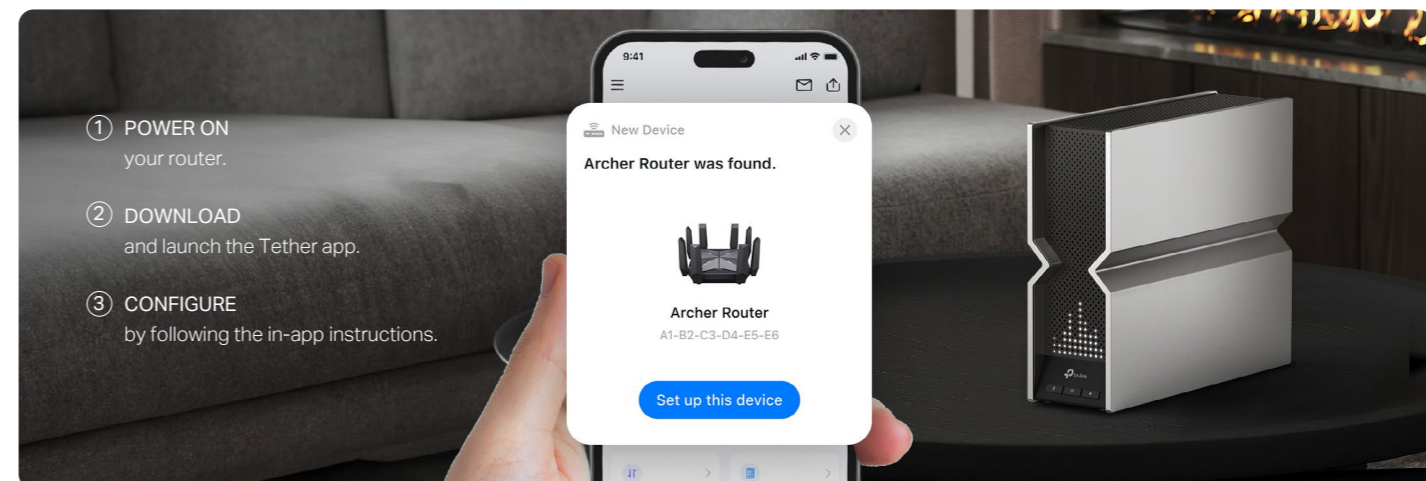

Effortless Setup at Your Fingertips

Tether offers a streamlined experience for quick and easy configuration of your networking devices. Simply follow the app's guidance to set up your devices and network in minutes