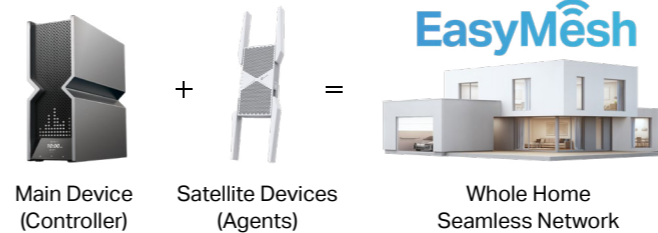

High-Efficiency Beamforming

Concentrates signals to connected devices and delivers highly efficient wireless connections.

Enhance Your Router Coverage with EasyMesh

EasyMesh

Easily Create Whole Home Mesh Wi-Fi

Seamless Connections With One Network Name

- Wi-Fi Dead Zone Killer
- One Wi-Fi Name
- Smart Roaming
- Unified Management

Stability Meets Flexibility, Pick-and-Choose as You Like

Router + Range Extender

Router + Router