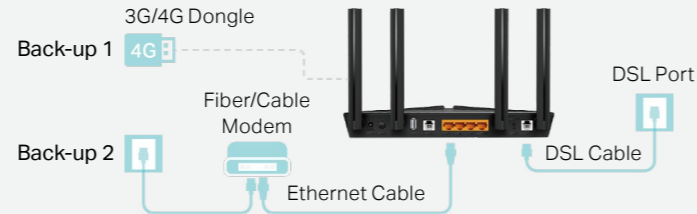

Flex Your Network's Potential

Compatible with DSL, Ethernet, and 3G/4G USB modems, our routers seamlessly switch between fiber, cable, or cellular backups. Gigabit ports ensure full-speed access, and cellular backup via USB keeps you online — even if your primary connection fails.