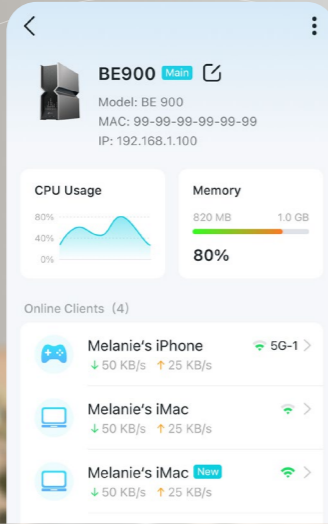

Manage Your Network Anytime, Anywhere

With the Tether app, you can easily manage your home network remotely with your mobile phone.

Check the Status of Connections

Get device access reminders when clients are connecting. Check and manage all devices linked to the network and automatically identify devices which have high bandwidth occupancy.

- Mobile
- Computer
- Game Console
- IoT Devices

- IP Camera
- Router
- USB
- Printer

Network Insight Reports

Regularly monitor your network usage with a visual interface that summarizes network intrusions, scans, client access statuses, and child's online activity, making it easier to manage your network.