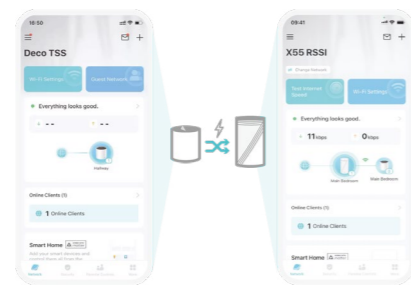

Friendly, Professional, Security
Powerful software for you home network, all in Deco App

Master Your Deco Network

With Deco, users can easily monitor network status, client device states, and various Wi-Fi settings.

Powerful Mesh Network Control

Simplifies Your Deco Setup

When configuring your Deco with the Deco app, experience a departure from traditional web-based setup methods. The app, automatically discovers available Deco devices, guiding you through a smooth and effortless configuration process.

Simple. Easy. Yet Powerful.

- 1 Connect to a modem and power on both.
- 2 Download and launch the Deco app.
- 3 Configure by following the in-app instructions.

Add New Network Nodes

Set up one Deco, other Decos in the same set can automatically join the mesh network after powered on. You can also manually add other Decos through the Deco app, regardless of the same set or not.

Migrate Devices in One Tap

Set a quick and seamless Deco migration within the Mesh network. Users can effortlessly transfer configurations from their old Deco to a new one in mere minutes.

TP-Link Simple Setup (TSS)