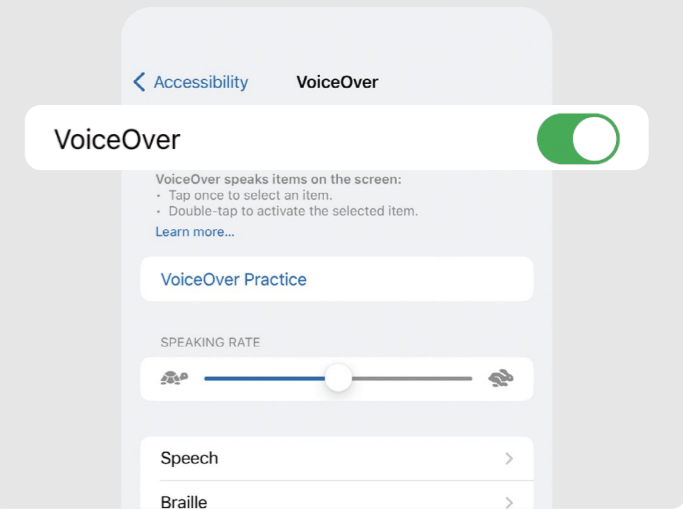

Ultimate Network Experience

Optimize your network experience with our smart app, boosting speed & stability. Connect effortlessly anywhere.

AI QoS

AI QoS automatically optimizes your network with one tap—no need to enter bandwidth. Easy for beginners, smart for everyone. Advanced users can customize traffic priorities by app category or individual apps for full control.

Network Optimization

With just one click, scan your wireless environment to optimize your connection and boost network speed.

User-Friendly Experience

We are committed to user experience and social responsibility. Every detail of our app is designed to empower people with disabilities.

Dark Mode

Automatically switches to night mode according to your phone system settings to facilitate night browsing.

Digital Accessibility

Tether ensures digital access for all users with screen reader support and full accessibility.

More Features to Explore

Open the Tether app and discover more exciting features!

Parental Controls

Create a profile for your child to easily monitor and manage their internet usage, including manage screen time and content access, and provide enhanced online protection.