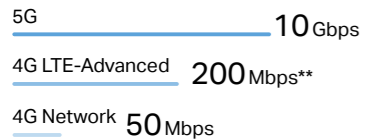

Upload speed