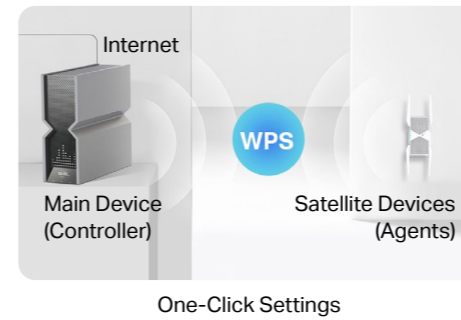

TP-Link Range Extender helps eliminate dead zones by boosting your wireless networks in your home and office. This ensures that your mobile, media, and computer devices are always connected and ready for wireless action.

Easily Create Whole Home Mesh Wi-Fi

Seamless Connections With One Network Name

Easy Network Setup, Fast and Convenient

Easy Centralized Management

- Wi-Fi SSID
- Password
- Security
- Access Control
- Parental Controls
- QoS