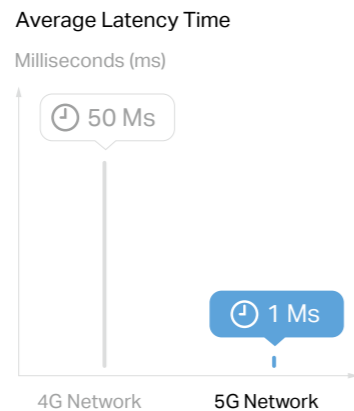

Upload speed

Lower Latency, Down to 1ms