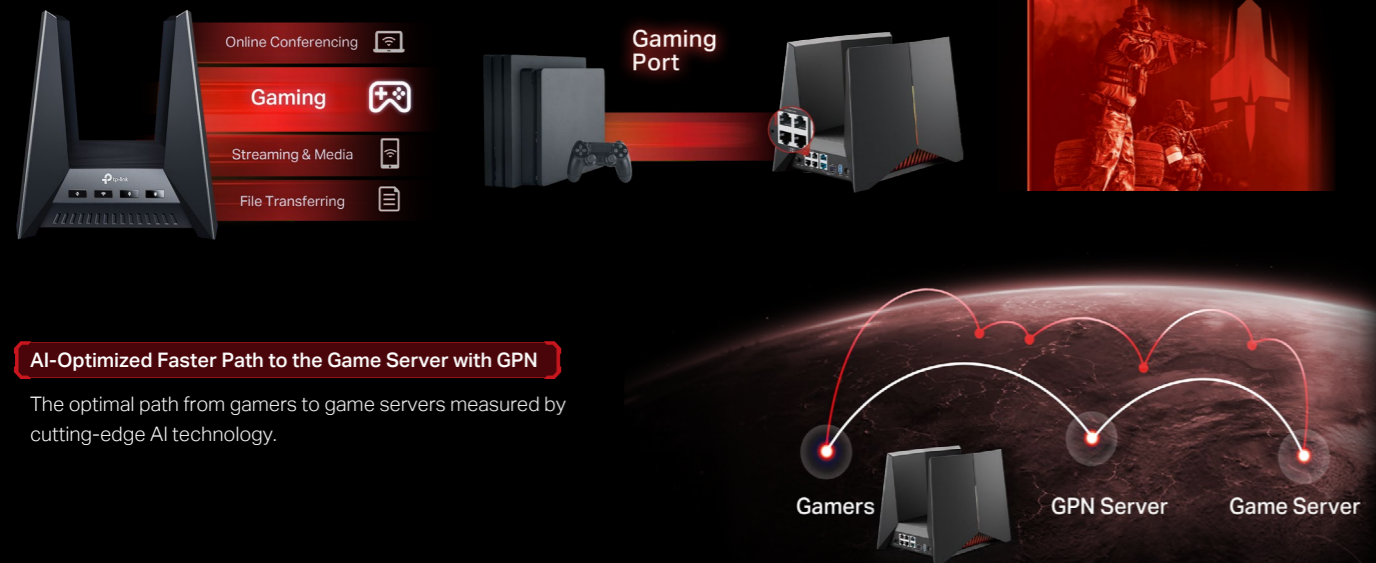

Turbo Acceleration for All Games

Accelerate game streams to ensure your gaming stays immersive and your network runs faster than your reaction speed.

Prioritize Game Applications with QoS

Archer Gaming routers detect more than 230 gaming applications, clearing your winning way with low ping, jitter and packet loss.

Prioritize Game Devices with the Gaming Port

Automatically prioritizes your game device traffic, letting you focus on play, not battling for bandwidth.

Mobile Game Acceleration

Minimize lag and latency for mobile gaming during network congestion to give yourself the edge whether you're playing solo or on a team.