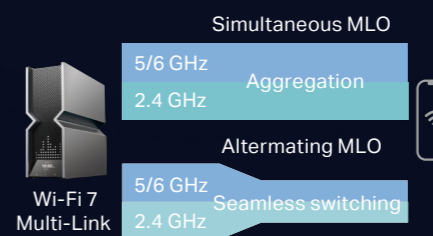

High-Efficiency Beamforming

Concentrates signals to connected devices and delivers highly efficient wireless connections.

Enhance Your Router Coverage with EasyMesh

EasyMesh

Easily Create Whole Home Mesh Wi-Fi

Seamless Connections With One Network Name

- Wi-Fi Dead Zone Killer
- One Wi-Fi Name
- Smart Roaming
- Unified Management

Stability Meets Flexibility, Pick-and-Choose as You Like

Router + Range Extender

Router + Router

Router + Range Extender & Router

TP-Link Routers Bring Lightning-Fast Speeds

Discover Ideal Solution for

Digital Geek | High-Speed Streamers | Low-Latency Gamers

Lightning-Fast Wi-Fi Speed

Wi-Fi 7

**Up to 320 MHz on 6 GHz:
Express Data on the Latest Band**
Wi-Fi 7 unlocks 6 GHz potential, doubling bandwidth with 320 MHz channels for faster speeds and more simultaneous transmissions.

**Multi-Link Operation:
Higher Speeds, Lower Latency**
Wi-Fi 7's MLO supports multi-link aggregation, reducing latency and enhancing throughput, with seamless dynamic switching for better load balancing.