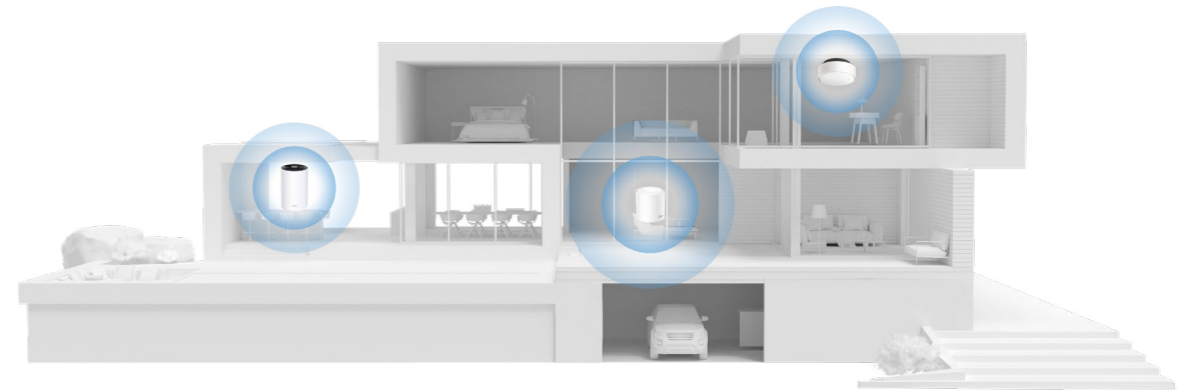

Friendly, Professional, Security
Powerful software for you home network, all in Deco App

Master Your Deco Network

With Deco, users can easily monitor network status, client device states, and various Wi-Fi settings.

- Network Status Verification
- Client Validation
- Client Configuration
  Adjust the speed and network frequency settings for connected Deco clients.
- Wi-Fi Setup & Configuration
- Network Architecture Configuration

Powerful Mesh Network Control

Simplifies Your Deco Setup

When configuring your Deco with the Deco app, experience a departure from traditional web-based setup methods. The app, automatically discovers available Deco devices, guiding you through a smooth and effortless configuration process.

Simple. Easy. Yet Powerful.

1. 1 Connect to a modem and power on both.
2. 2 Download and launch the Deco app.
3. 3 Configure by following the in-app instructions.