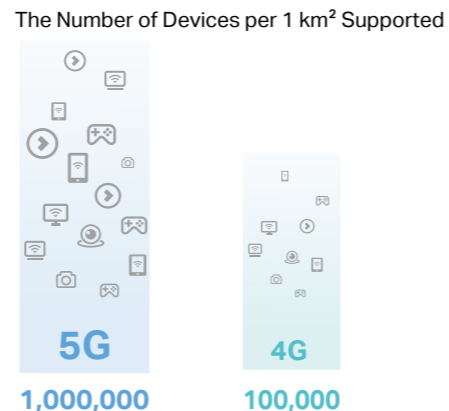

How does 5G work?

The new 5G NR air interface will further enhance OFDM to deliver a much higher degree of flexibility and scalability. 5G can operate in both lower bands (e.g., sub-6 GHz) as well as mmWave (e.g., 24 GHz and up), which will bring extreme capacity, multi-Gbps throughput, and low latency.

17x Faster than 4G, up to 20 Gbps*

Upload speed

Lower Latency, Down to 1ms

Denser Connections

5G applications

Enhanced mobile broadband

5G mobile technology ushers in new immersive experiences such as VR and AR with faster, more uniform data rates, lower latency, and lower cost-per-bit.