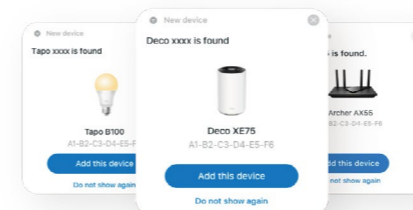

Simplified Configuration Steps

With TSS, the steps to configure new devices are greatly simplified. It automatically discovers powered-on TP-Link devices and joins the network with one tap.