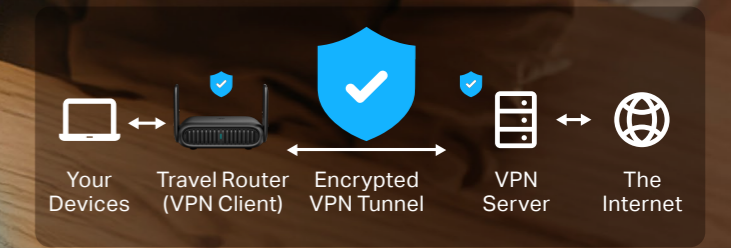

10 Gbps Wired Connections

Unleash the full potential of your next-level network. The Multi-Gigabit solution — two 10 Gbps WAN/LAN ports and four 2.5 Gbps LAN ports for extremely fast wired connections — is available on Archer GE800.

up to
10 Gbps
Port

Powerful Wi-Fi
in Your Pocket

Portable Travel Routers

Portable travel routers are must-haves for travelers! These compact devices are designed for easy portability. Enjoy secure connections with VPN encryption, ensuring your data stays protected. With multiple network modes, it adapts to various settings like airports, cafes, and hotels.

Wi-Fi That Goes Anywhere

All Modes: Access Point, Range Extender, Client, Router, 4G/5G USB Modem, USB Tethering, Hotspot.

VPN Client and Server Supported

Supporting L2TP VPN, PPTP VPN, OpenVPN, and WireGuard®, our portable travel routers maintain your network's privacy and security, whether you're working remotely abroad or using public Wi-Fi.