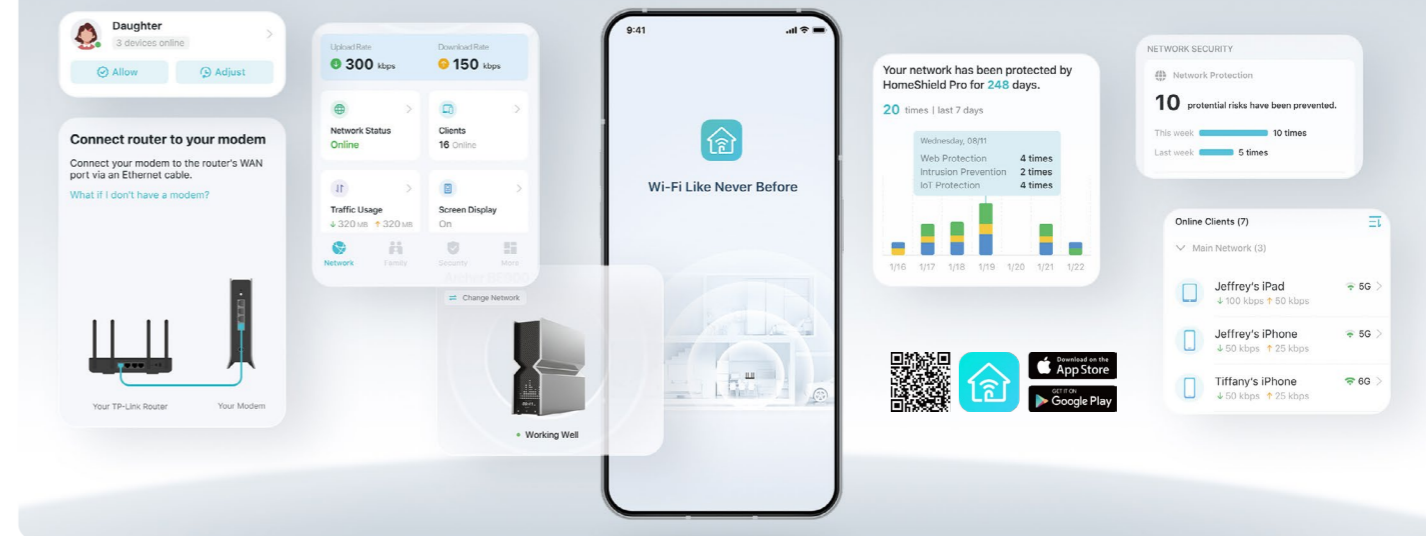

Archer BE220
BE3600 Dual-Band Wi-Fi 7 Router

BE3600 Dual-Band Wi-Fi
2882 Mbps (5 GHz)

688 Mbps (2.4 GHz)

Gigabit Connections
1× GE WAN,
4× GE LAN

EasyMesh-Compatible
Flexibly Create Whole Home Wi-Fi

Archer AX53
AX3000 Dual Band Wi-Fi 6 Router

One App for Multiple Devices

The Tether app provides the easiest way for you to set up and manage your TP-Link devices at home or away through your iOS or Android devices. Tether possesses great compatibility with most of products. In order to better match the use of different product categories, we have adapted their interfaces to make it easier and more intuitive to manage devices and networks.

Effortless Setup at Your Fingertips

Tether offers a streamlined experience for quick and easy configuration of your networking devices. Simply follow the app's guidance to set up your devices and network in minutes

Manage Your Network Anytime, Anywhere

With the Tether app, you can easily manage your home network remotely with your mobile phone.

Check the Status of Connections

Get device access reminders when clients are connecting. Check and manage all devices linked to the network and automatically identify devices which have high bandwidth occupancy.