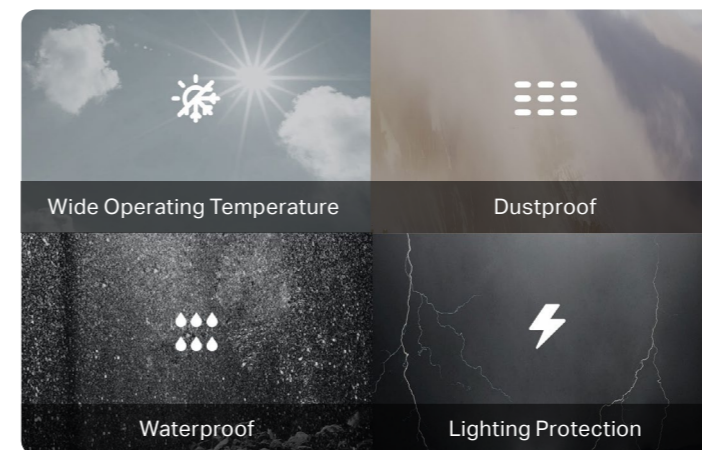

Built for Durability, Installed Anywhere.

Durable Outdoor Design

Engineered with IP66/IP65 weatherproof, lightning protection, and wide operating temperature, ensuring reliable performance in harsh environments.†