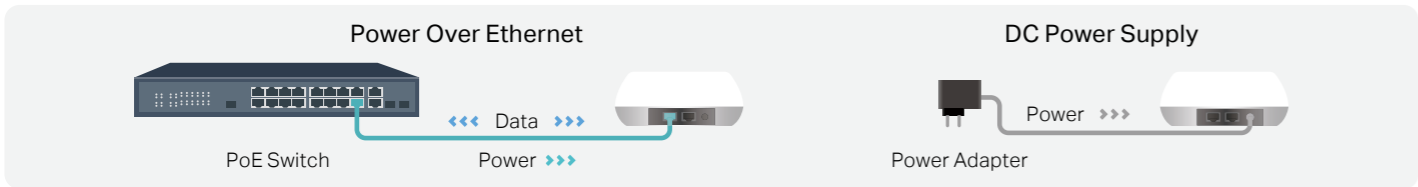

Compact PoE Mesh Adapt to Every Corner of Your Home

Adapt to various indoor installation scenarios

The flexible design adapts to diverse spaces and preferences, providing convenience and practicality for everyday use. Easy installation and space-saving features make it an ideal choice for modern households seeking adaptability and functionality.

Small housing and heat dissipation facilitate placement in any position

Power over Ethernet for Simplified Network Deployment

By delivering both power and data through a single Ethernet cable, PoE simplifies installation and reduces costs associated with separate power and network cables. Its ability to power devices up to 100 meters ensures seamless integration and scalability for diverse environments.