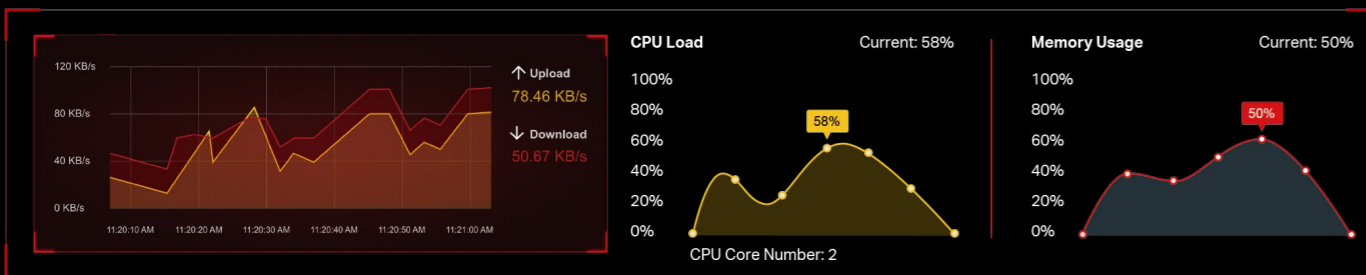

Prioritize Game Devices with the Gaming Port

Automatically prioritizes your game device traffic, letting you focus on play, not battling for bandwidth.

Mobile Game Acceleration

Minimize lag and latency for mobile gaming during network congestion to give yourself the edge whether you're playing solo or on a team.

Easy-to-Use Game Panel and Traffic Monitoring

Real-Time Game Panel

Check the Internet rate, system utilization, and game duration of your network with just a glance on an exclusive game dashboard. This ensures every detail is tweaked the way you like.