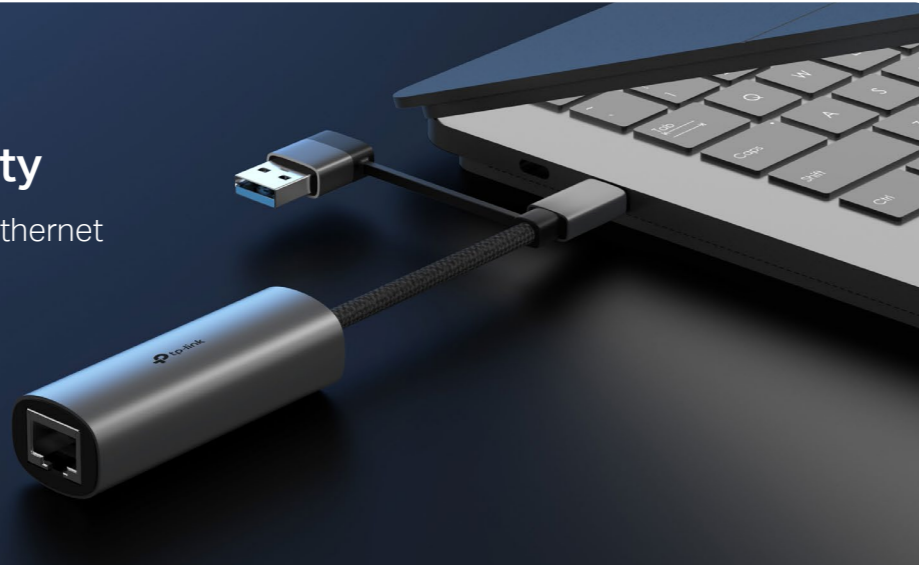

USB Type-C to RJ45 Gigabit Ethernet Network Adapter

UE310C

USB 3.0 for Superior Transfer Speeds

USB 2.0

USB 3.0

10x
Data Transfer Speeds

Seamlessly Switch Between Type-C and Type-A

Plug & Play Across Major Operating Systems