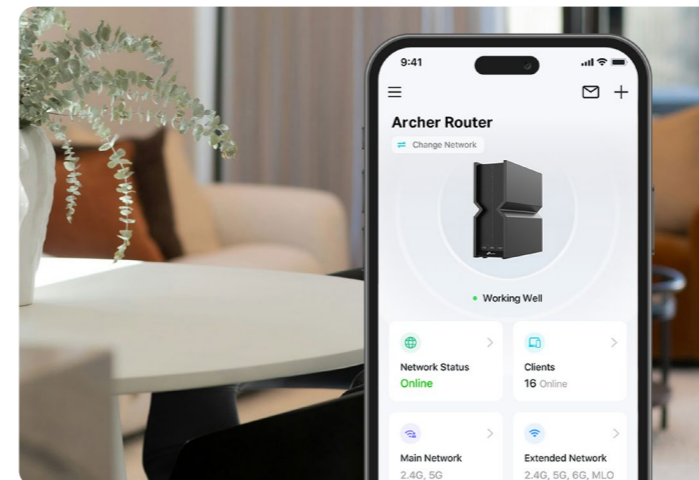

TP-Link Routers Bring Multi-Device Support

Discover Ideal Solution for Smart Home Users | Small Businesses

Multi-Device Concurrency with High-Performance CPU

TP-Link's latest routers feature Wi-Fi 7 CPUs, delivering exceptional performance and processing power. Designed for seamless multi-device concurrency, they support over 100 simultaneous connections, ensuring ultra-low latency, peak throughput, and optimal network efficiency for demanding applications.

Multi-Network in One Router

Isolated Networks for Office Needs

Create a dedicated SSID for video meetings or remote work to ensure a disturbance-free and secure connection, prioritizing productivity and focus.

Timed SSID for Guest Access

Set up a timed SSID for visitors, allowing them to connect temporarily. Once the time limit is reached, the SSID automatically shuts off, maintaining network security and convenience.

Smart & Secure IoT Clients Management

IoT Network Isolation

Multi-Network technology creates a segregated network environment for IoT devices, isolating them from your primary home network. This ensures enhanced security and management, safeguarding your family network from potential threats and attacks originating from connected IoT devices.

IoT Devices Identification

Advanced intelligent monitoring and detection systems analyze IoT device activity in real time. By identifying and blocking suspicious or abnormal behavior, this technology provides proactive threat prevention, ensuring your home network remains secure and protected from potential breaches.

Recommend Models

Archer BE805
BE19000 Tri-Band Wi-Fi 7 Router

Cutting-Edge Processing
Quad-Core CPU

Multi-Network in One Router¹
Supports Multi-Networks for better control