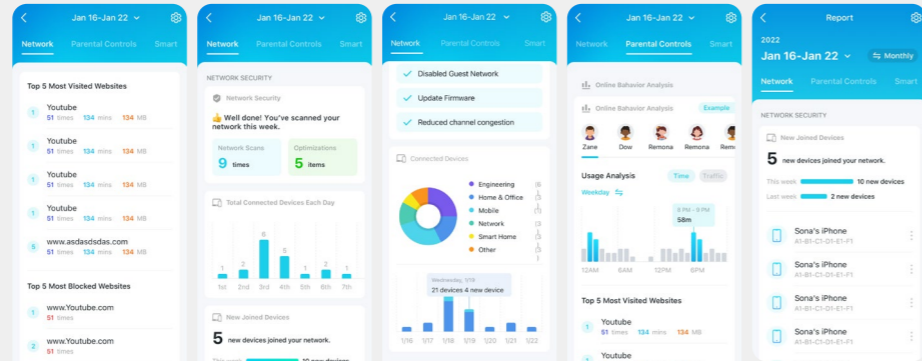

Effortless Setup at Your Fingertips

Tether offers a streamlined experience for quick and easy configuration of your networking devices. Simply follow the app's guidance to set up your devices and network in minutes

Manage Your Network Anytime, Anywhere

With the Tether app, you can easily manage your home network remotely with your mobile phone.

Check the Status of Connections

Get device access reminders when clients are connecting. Check and manage all devices linked to the network and automatically identify devices which have high bandwidth occupancy.

- Mobile
- Computer
- Game Console
- IoT Devices

- IP Camera
- Router
- USB
- Printer

Network Insight Reports

Regularly monitor your network usage with a visual interface that summarizes network intrusions, scans, client access statuses, and child's online activity, making it easier to manage your network.

Easy-to-Use Game Panel and Traffic Monitoring

Real-Time Game Panel

Check the Internet rate, system utilization, and game duration of your network with just a glance on an exclusive game dashboard. This ensures every detail is tweaked the way you like.