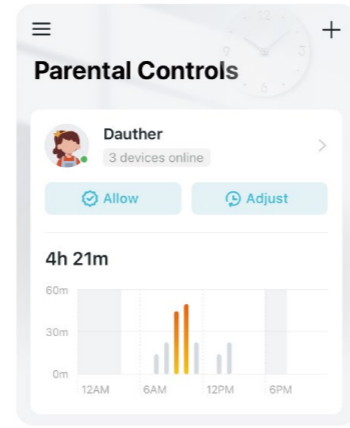

Parental Control

Protect Your Kids and Maintain Healthy Digital Habit

Advanced Parental Controls

Offering router-based screen time management, app and website restrictions, and detailed insights into your child's online activity—all in one powerful, easy-to-use tool.

Blocked Apps

Supports blocking over 2,000 Apps and limiting Apps usage time.

Web & YouTube Filtering

Web and YouTube filtering allows parents to filter online content by categories, including adult content, gambling, social networking, and more.

Set Online Time Limits

Ensures your family maintains healthy digital habits by setting time schedules and granting extra online time when necessary.

Total Parental Controls with the KidsShield App

Includes all the features of Advanced Parental Controls plus the KidShield service, allowing you to manage your child's device even when they're outside your home network.

Keep Track of Locations

Know where your kids are, when it matters most. With real-time GPS tracking, parents can stay connected and ensure their children are safe.

Screen Time

Gain insight into how your kids use their devices—from apps to social media—so you can guide healthier habits and set balanced limits that work for your family.