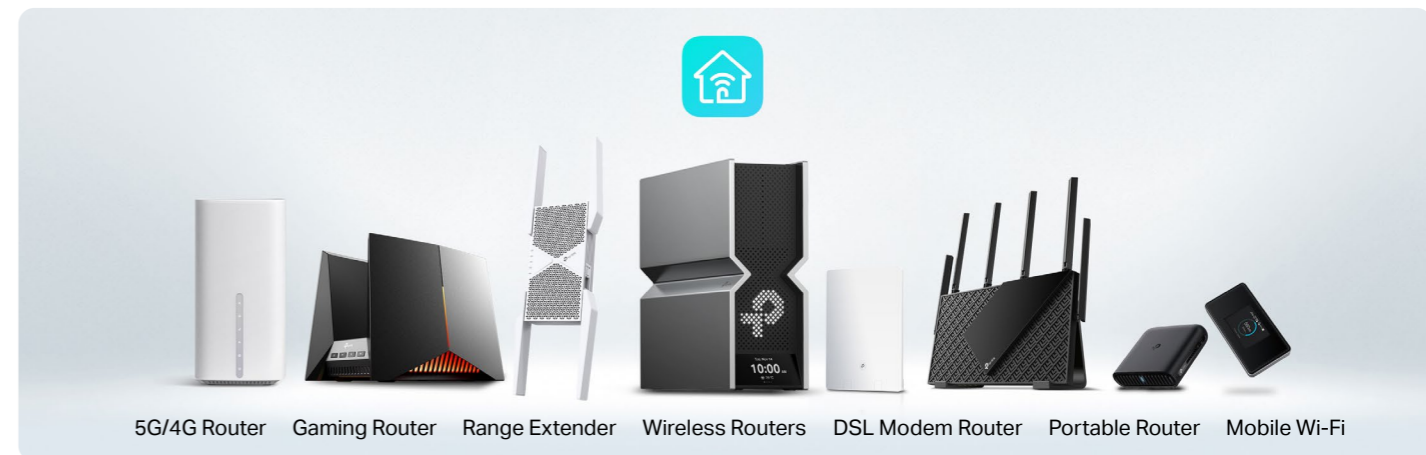

AX3000 Dual-Band Wi-Fi
2402 Mbps (5 GHz)

574 Mbps (2.4 GHz)

Gigabit Connections
1× GE WAN,
4× GE LAN

EasyMesh-Compatible
Flexibly Create Whole Home Wi-Fi

Tether App - Easily Set Up and Manage Your Network

One App for Multiple Devices

The Tether app provides the easiest way for you to set up and manage your TP-Link devices at home or away through your iOS or Android devices. Tether possesses great compatibility with most of products. In order to better match the use of different product categories, we have adapted their interfaces to make it easier and more intuitive to manage devices and networks.

Effortless Setup at Your Fingertips

Tether offers a streamlined experience for quick and easy configuration of your networking devices. Simply follow the app's guidance to set up your devices and network in minutes