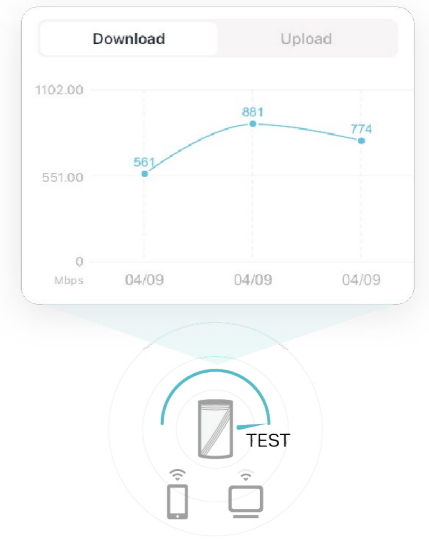

Internet Speed Test

Use Internet Speed Test to check your home network's incoming bandwidth. Gain a deep understanding of your network's performance.