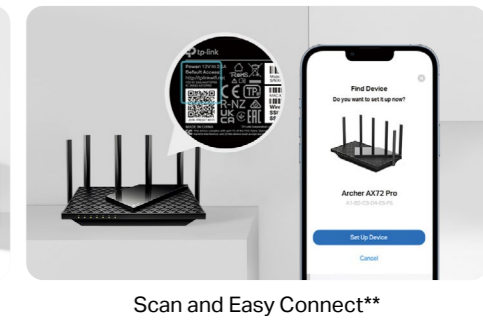

TP-Link Range Extender helps eliminate dead zones by boosting your wireless networks in your home and office. This ensures that your mobile, media, and computer devices are always connected and ready for wireless action.

Easily Create Whole Home Mesh Wi-Fi

Seamless Connections With One Network Name

Easy Network Setup, Fast and Convenient

Easy Centralized Management

- Wi-Fi SSID
- Password
- Security
- Access Control
- Parental Controls
- QoS