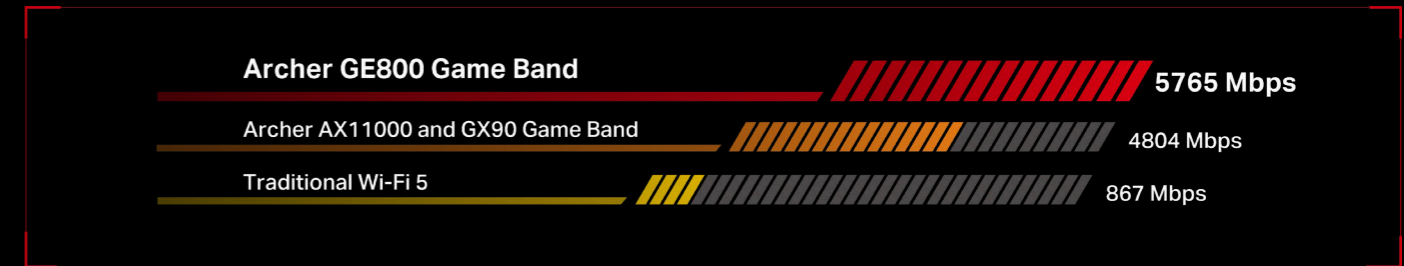

Hardware Forged for Gaming

Own the Fast Lane with a Dedicated Game Band

Keep your game on track with the dedicated game band freeing you from competing with your family's Netflix 4K streaming.

The Unparalleled BE19000 Wi-Fi 7 for Unbelievable Speeds