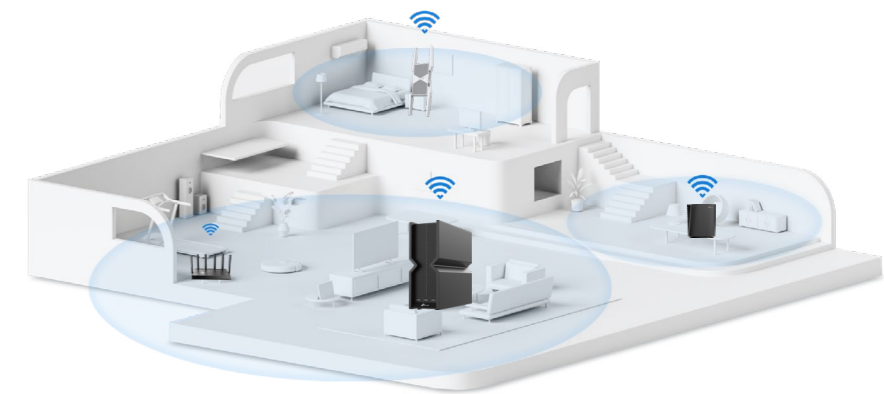

Easily Create Whole Home Mesh Wi-Fi

Seamless Connections With One Network Name

Easy Network Setup, Fast and Convenient

Easy Centralized Management

- Wi-Fi SSID
- Password
- Security
- Access Control
- Parental Controls
- QoS