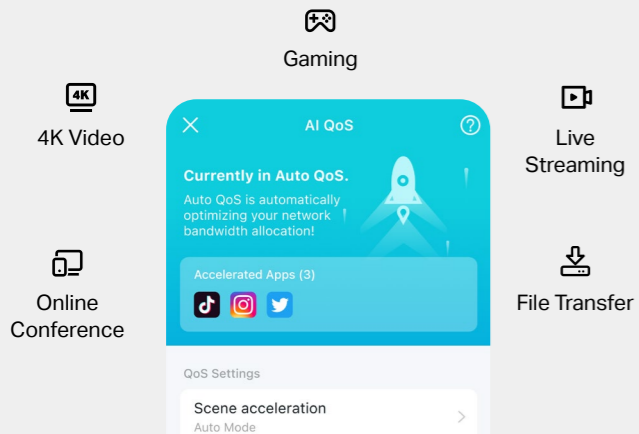

Effortless Setup at Your Fingertips

Tether offers a streamlined experience for quick and easy configuration of your networking devices. Simply follow the app's guidance to set up your devices and network in minutes

Manage Your Network Anytime, Anywhere

With the Tether app, you can easily manage your home network remotely with your mobile phone.

Check the Status of Connections

Get device access reminders when clients are connecting. Check and manage all devices linked to the network and automatically identify devices which have high bandwidth occupancy.

- Mobile
- Computer
- Game Console
- IoT Devices

- IP Camera
- Router
- USB
- Printer

Network Insight Reports

Regularly monitor your network usage with a visual interface that summarizes network intrusions, scans, client access statuses, and child's online activity, making it easier to manage your network.

Ultimate Network Experience

Optimize your network experience with our smart app, boosting speed & stability. Connect effortlessly anywhere.

AI QoS

AI QoS automatically optimizes your network with one tap—no need to enter bandwidth. Easy for beginners, smart for everyone. Advanced users can customize traffic priorities by app category or individual apps for full control.