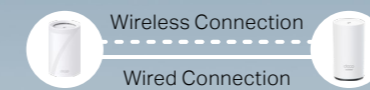

Pole Mount
Existing Your Wi-Fi Network Outdoors

Adapt to various outdoor installation scenarios Wall Mount	IP65 Waterproof & Dustproof, Ideal for Outdoors	PoE/AC power supply allowing operation in complex outdoor environments PoE AC Power Supply
Pole Mount	Tabletop	

Related Products

Wi-Fi 7 Deco BE65-Outdoor BE11000 Tri-Band Outdoor Mesh Wi-Fi 7 System^Δ	Wi-Fi 7 Deco BE25-Outdoor BE5000 Dual-Band Outdoor Mesh Wi-Fi 7 System^Δ	Wi-Fi 6 Deco X50-Outdoor AX3000 Dual-Band Outdoor Mesh Wi-Fi 6 System

^Δ Due to regulatory limits on spectrum, the 5 GHz band of the EU version product cannot have 240 MHz bandwidth, hence the theoretical speeds of the EU version in the 5 GHz band is ~67% of the corresponding US version