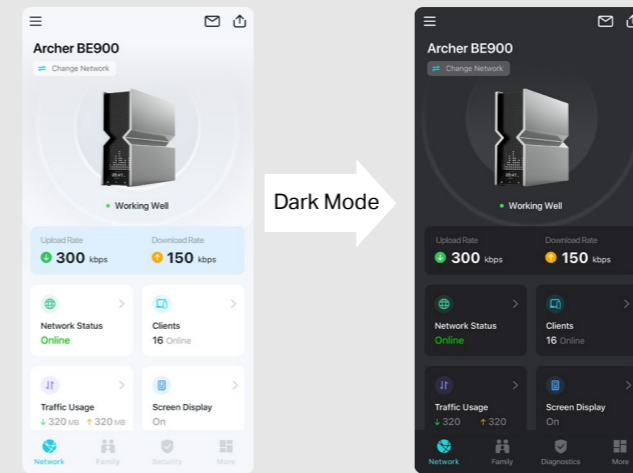

Ultimate Network Experience

Optimize your network experience with our smart app, boosting speed & stability. Connect effortlessly anywhere.

AI QoS

AI QoS automatically optimizes your network with one tap—no need to enter bandwidth. Easy for beginners, smart for everyone. Advanced users can customize traffic priorities by app category or individual apps for full control.

Network Optimization

With just one click, scan your wireless environment to optimize your connection and boost network speed.

User-Friendly Experience

We are committed to user experience and social responsibility. Every detail of our app is designed to empower people with disabilities.

Dark Mode

Automatically switches to night mode according to your phone system settings to facilitate night browsing.

Digital Accessibility

Tether ensures digital access for all users with screen reader support and full accessibility.

More Features to Explore

Open the Tether app and discover more exciting features!

Parental Controls

Create a profile for your child to easily monitor and manage their internet usage, including manage screen time and content access, and provide enhanced online protection.