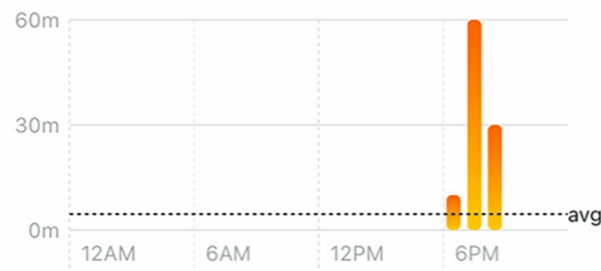

Screen Time

Gain insight into how your kids use their devices—from apps to social media—so you can guide healthier habits and set balanced limits that work for your family.