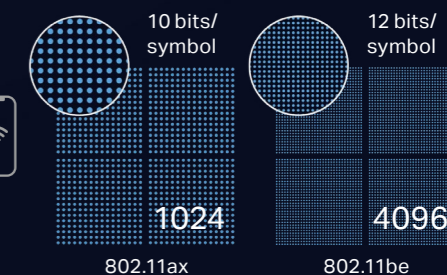

Recommend Models

Archer BE900
BE24000 Quad-Band Wi-Fi 7 Router

BE24000 Quad-Band Wi-Fi 7
11528 Mbps (6 GHz)

5765 + 5765 Mbps (5 GHz)

1376 Mbps (2.4 GHz)

10G Multi-Gig Ports
1× 10 GE WAN/LAN,
1× 10 GE SFP+/RJ45 Combo WAN/LAN,
4× 2.5 GE LAN,
1× GE LAN

Archer BE800
BE19000 Tri-Band Wi-Fi 7 Router

BE19000 Tri-Band Wi-Fi 7
11528 Mbps (6 GHz)

5765 Mbps (5 GHz)

1376 Mbps (2.4 GHz)

10G Multi-Gig Ports
1× 10 GE WAN/LAN,
1× 10 GE SFP+/RJ45 Combo WAN/LAN,
4× 2.5 GE LAN

Archer BE600
BE9700 Tri-Band Wi-Fi 7 Router

BE9700 Tri-Band Wi-Fi 7
5765 Mbps (6 GHz)

2882 Mbps (5 GHz)

1032 Mbps (2.4 GHz)

10G Multi-Gig Ports
1× 10 GE WAN/LAN,
1× 2.5 GE WAN/LAN,
3× 2.5 GE LAN