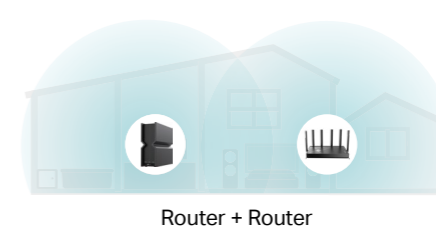

*TP-Link EasyMesh-compatible products can network with other devices that use EasyMesh. Failed connections may be due to firmware conflicts of different vendors. The EasyMesh-compatible function is still being developed on some models and will be supported in subsequent software updates. Products are compatible with standardized EasyMesh technology but have not obtained the Wi-Fi EasyMesh™ certification. **The availability of this feature may vary by model and software version. Please check the app to see if your model is supported. Specific support details are subject to the information displayed on the clients.