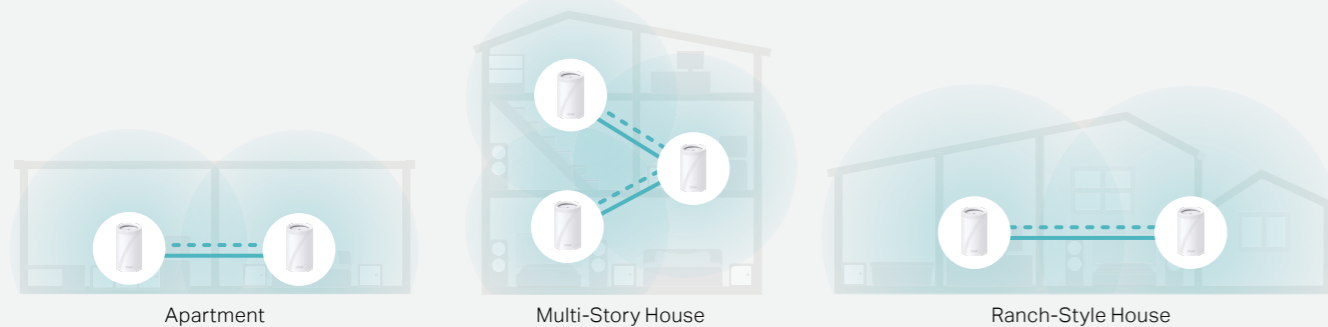

Wi-Fi 5 Wi-Fi 6 Wi-Fi 7

Smart Security for Smart Living

Deco serves as a central hub for managing your IoT devices, including Tapo, Kasa, and all Matter-certified devices. HomeShield secures IoT connections, blocks unauthorized access, encrypts data, and shields against cyber threats and attacks.

Whole Home Mesh Solution Matches All Your Home Network Needs

Fits Any Type of Your House, Expand Anywhere You Want

Brick and cement. Floors and ceilings. Walls and hallways. All of them make it tough for Wi-Fi to travel across your home. Deco units work together to move Wi-Fi around the obstacles in your home and deliver complete coverage.*

Cover Every Corner of Your Home

Deco eliminates weak signal areas with clearer, stronger whole-home Wi-Fi technologies as the Wi-Fi dead zone killer. Thus, there will be no more searching around for a stable connection.*