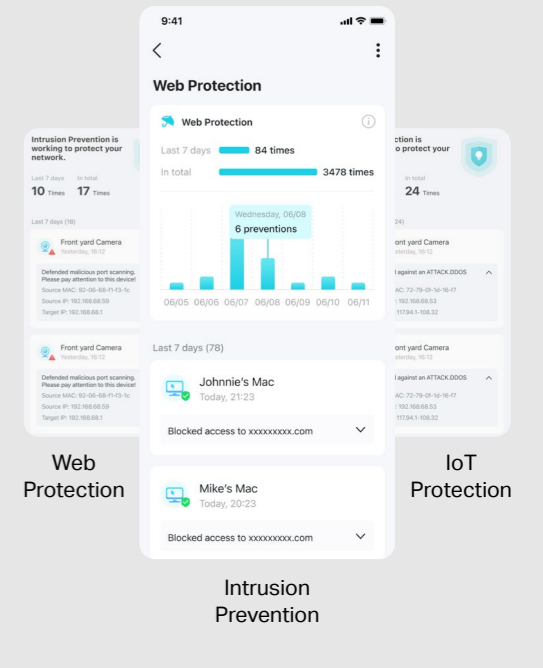

Security

Comprehensive security features protect your network from all aspects.

- ECO
- Speed Test
- Access Control
- USB File management
- Game Boost
- VPN

*The features and user interface in Tether may vary.
**Features available in Tether may vary by model and software version.
***Some products may not currently support all the features. We are updating the firmware to all models.